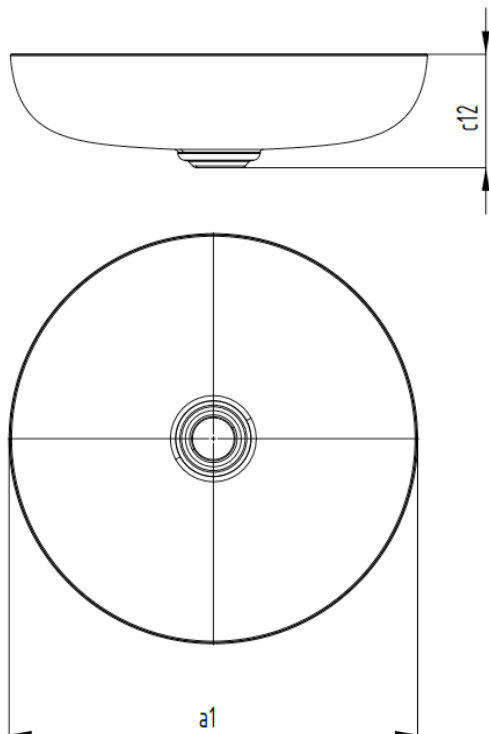

Brand : KALDEWEI, Germany
 Name : Miena 3180 Washbowl
 Item Code : 9093 0600 3001
 Designer : Anke Solomon
 Color / Finish: Alpine White
 Dimensions : Overall (LxWxH in cm)
 Ø45 x 12.2cm

Product info:

- With easy clean finish
- Enameled on both sides
- Kaldewei Steel Enamel

Add-on:

- 1 x 9058 0000 0001 free-flow waste

Model No.	3180	
External length	a1	450 mm
Distance basin surface to bottom edge of waste hole	c12	122 mm
Weight of the enamelled washbasin in kg		7,37 mm

Flushing of pipe must be done before fittings are installed. Failure to do so voids the warranty.